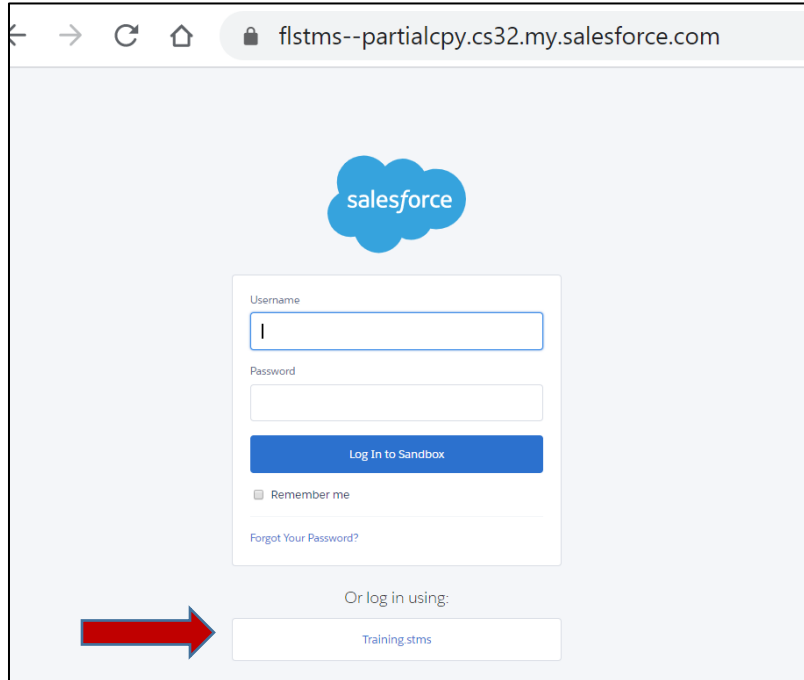

Statewide Travel Management System – Logging Into the Training Site

When logging into the STMS, be sure to use Google Chrome as your browser. The STMS does not work well with Internet Explorer.

The training login website is: <https://flstms--partialcpy.cs32.my.salesforce.com/>

Click the Training.stms button first.

After clicking the Training.stms button enter a user name and password.